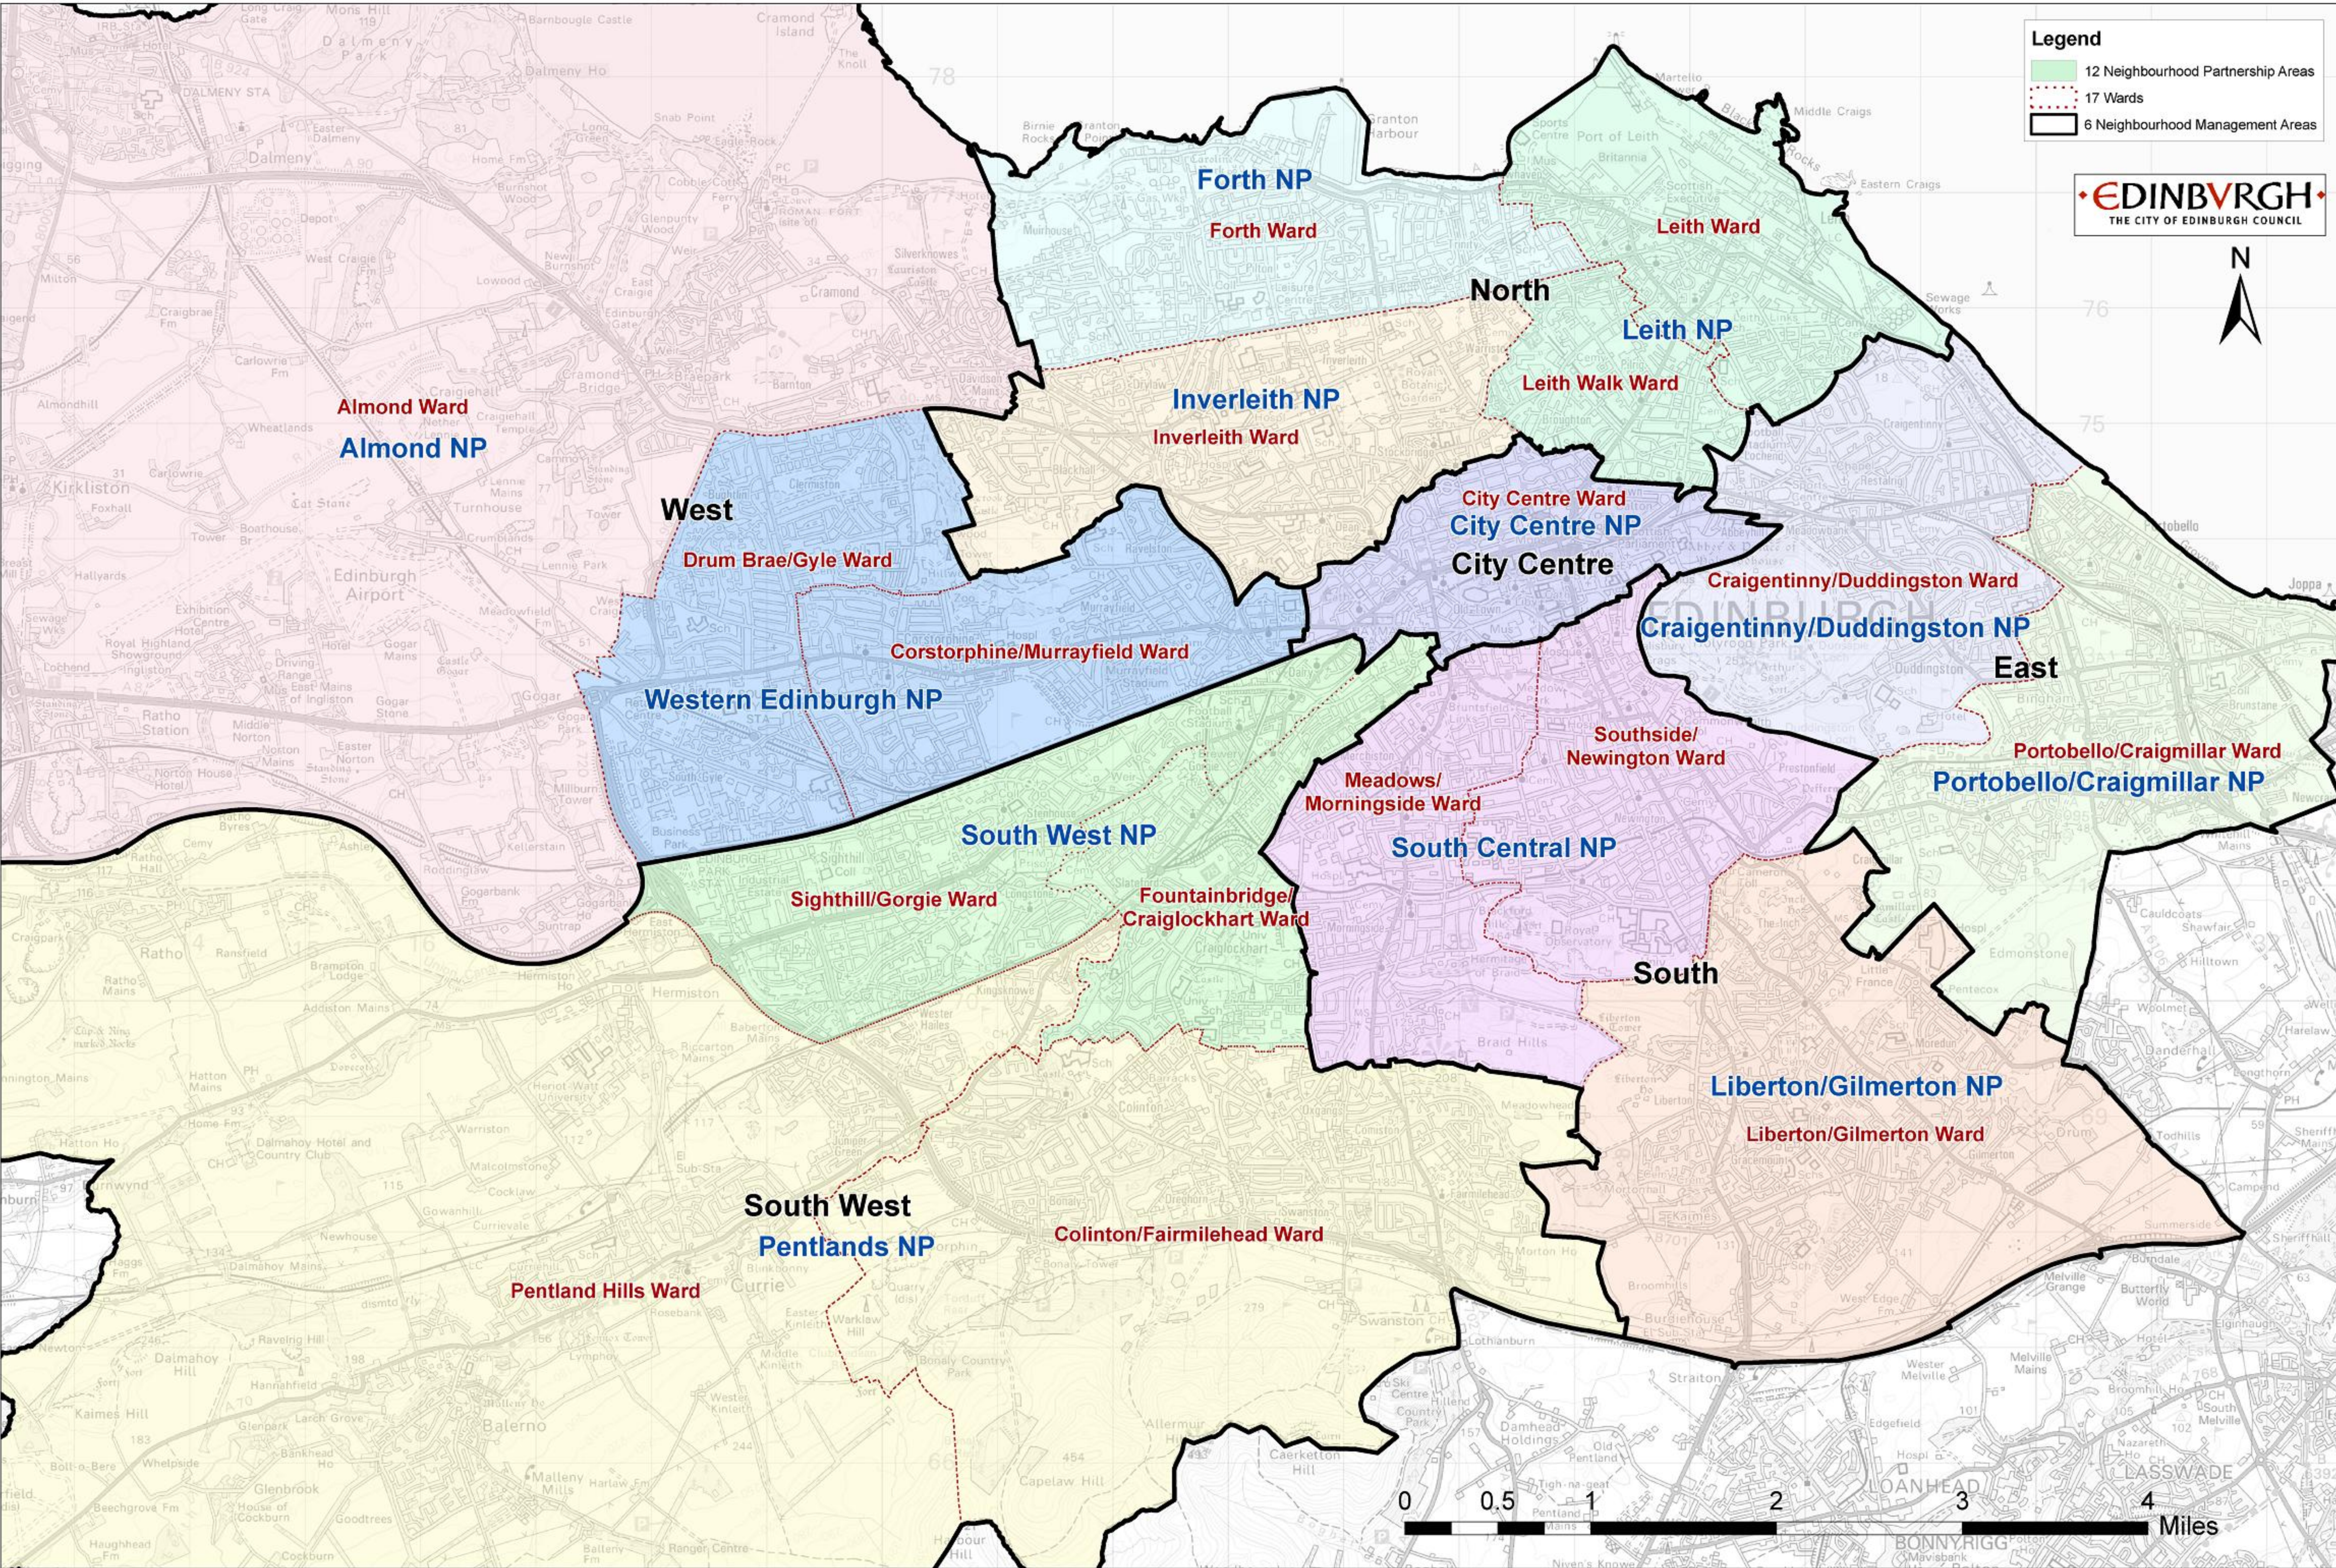

Neighbourhood Management Areas, Neighbourhood Partnerships and Wards

This map is reproduced from Ordnance Survey material with permission of Ordnance Survey on behalf of the Controller of Her Majesty's Stationery Office © Crown Copyright. Unauthorised reproduction infringes Crown Copyright and may lead to prosecution or civil proceedings. Licence Number 100023420. City of Edinburgh Council 2008. Produced by PSP, Corporate Services ref adhoc NP file.